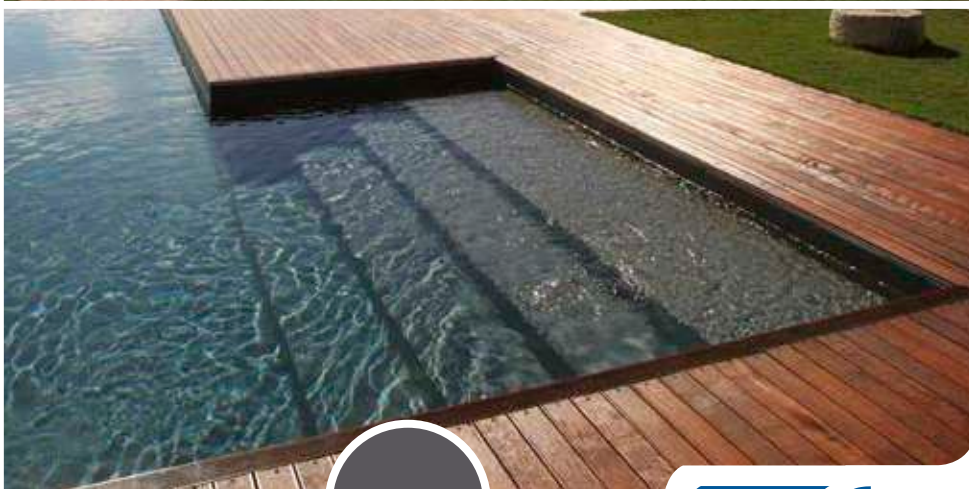

ELBE®

POOL SURFACE | MADE IN GERMANY

Light **Blue**

Adriatic Blue

ELBE[®]

POOL SURFACE | MADE IN GERMANY

Turquoise

Sand

ELBE[®]

POOL SURFACE | MADE IN GERMANY

Light Grey

Dark Grey

ELBE[®]

POOL SURFACE | MADE IN GERMANY

Black

White