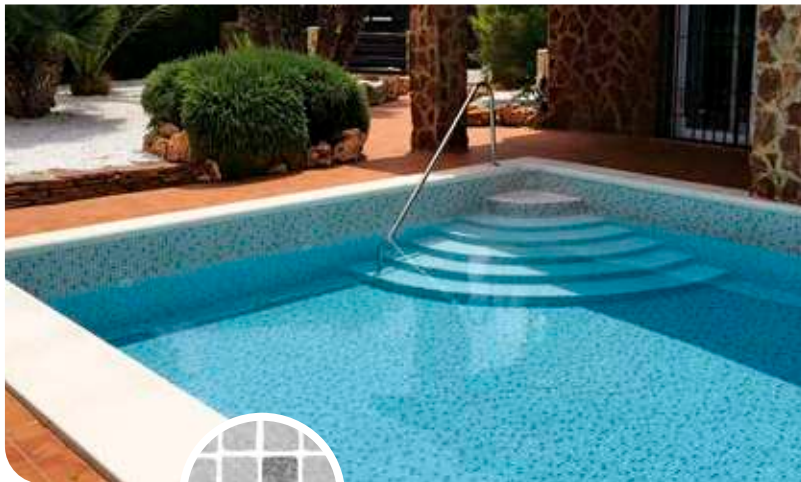

SUPRA Grey **Mosaic**