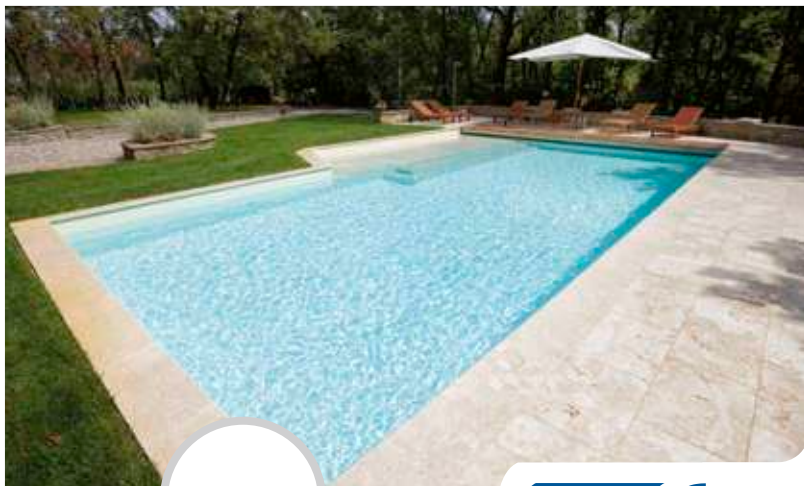

ELBE[®]

POOL SURFACE | MADE IN GERMANY

Light Grey

Dark Grey

ELBE[®]

POOL SURFACE | MADE IN GERMANY

Black

White