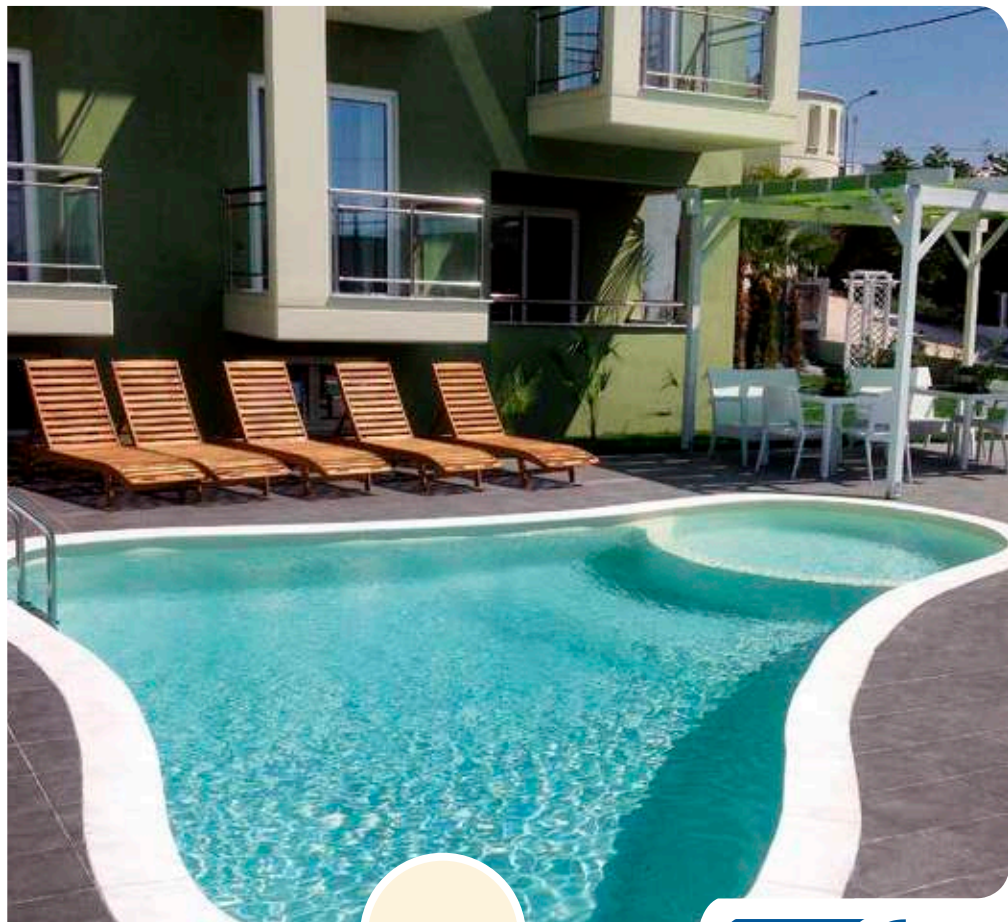

ELBE®

POOL SURFACE | MADE IN GERMANY

Light **Blue**

Adriatic Blue

ELBE[®]

POOL SURFACE | MADE IN GERMANY

Turquoise

Sand